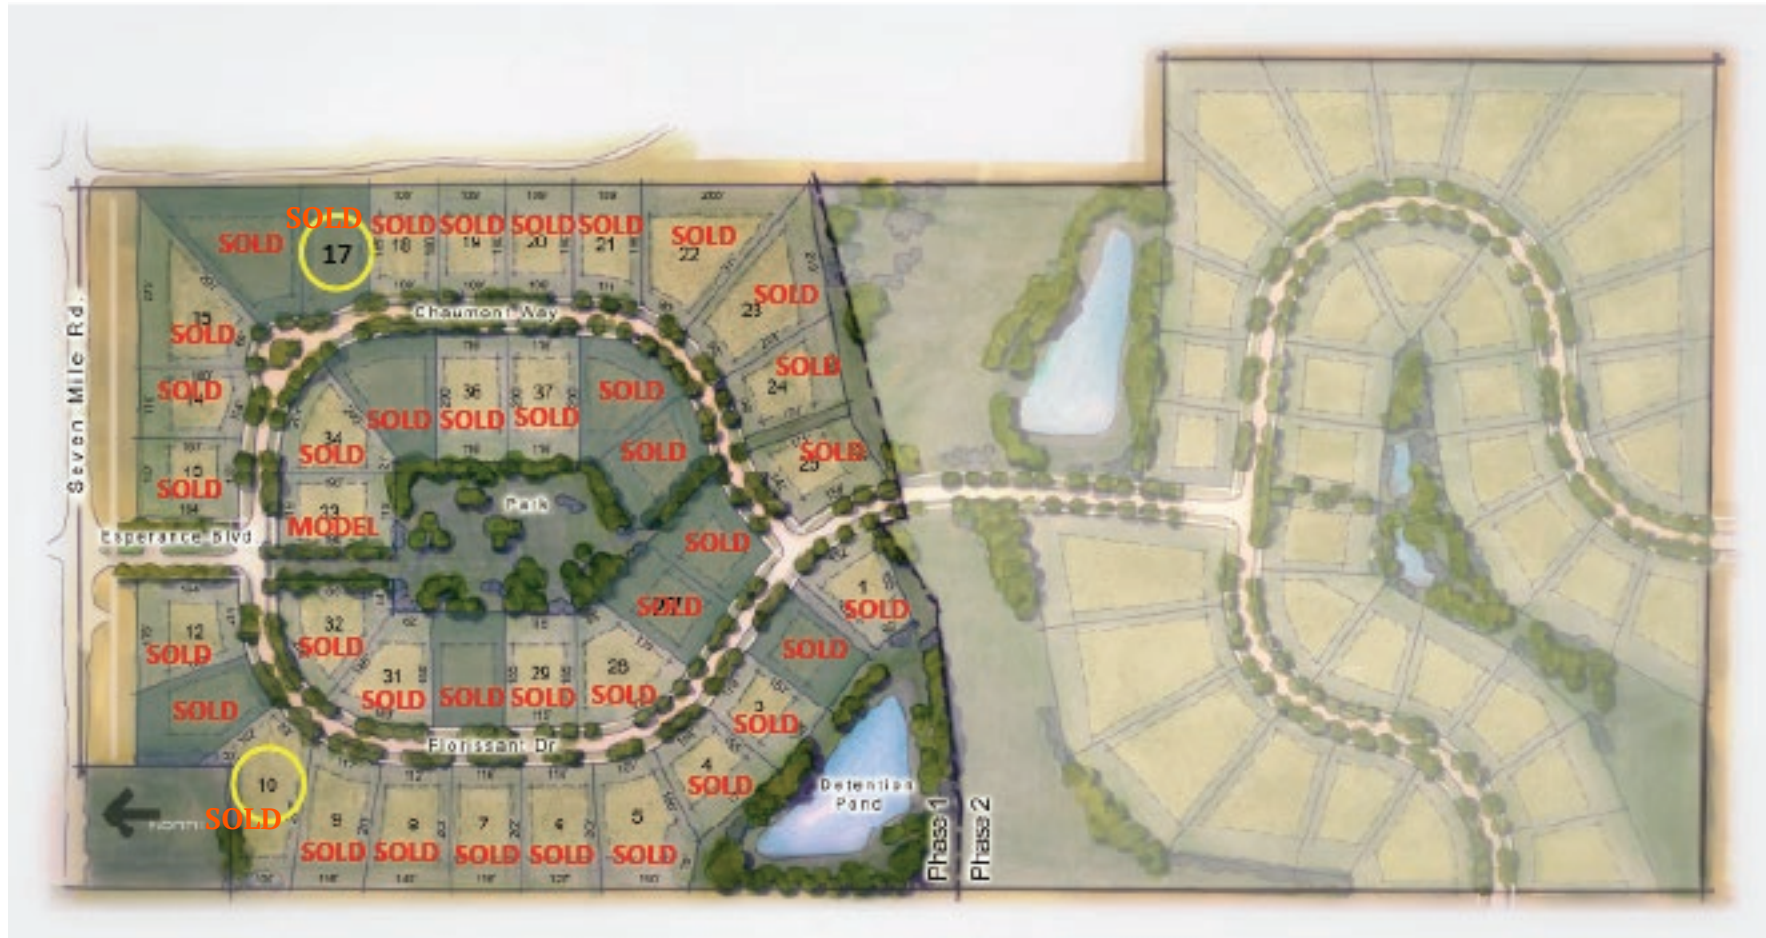

# COMMUNITY SITEMAP

Montcaret

Revised 2/6/25 | 13001 23 Mile Road, Suite 200, Shelby Township, MI 48315 | [info@CranbrookCustomHomes](mailto:info@CranbrookCustomHomes) | [CranbrookCustomHomes.com](http://CranbrookCustomHomes.com)

This artist's rendering is for illustrative purposes only. All dimensions are approximate. All features and amenities depicted, including landscaping, trees, water bodies, rivers, ponds, ditches, playgrounds, swimming pools, recreational facilities, pathways, sidewalks, etc., whether natural or manmade, may or may not be built and are not guaranteed by the developer or builder. Please contact the Sales Manager for specific information on community features and amenities and exact home site dimensions.