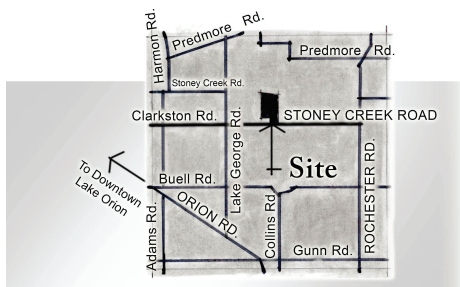

COMMUNITY SITEMAP

Vistas of Oakland

SITE LOCATION

Revised 2/5/25 | 13001 23 Mile Road, Suite 200, Shelby Township, MI 48315 | info@CranbrookCustomHomes | CranbrookCustomHomes.com

This artist's rendering is for illustrative purposes only. All dimensions are approximate. All features and amenities depicted, including landscaping, trees, water bodies, rivers, ponds, ditches, playgrounds, swimming pools, recreational facilities, pathways, sidewalks, etc., whether natural or manmade, may or may not be built and are not guaranteed by the developer or builder. Please contact the Sales Manager for specific information on community features and amenities and exact home site dimensions.